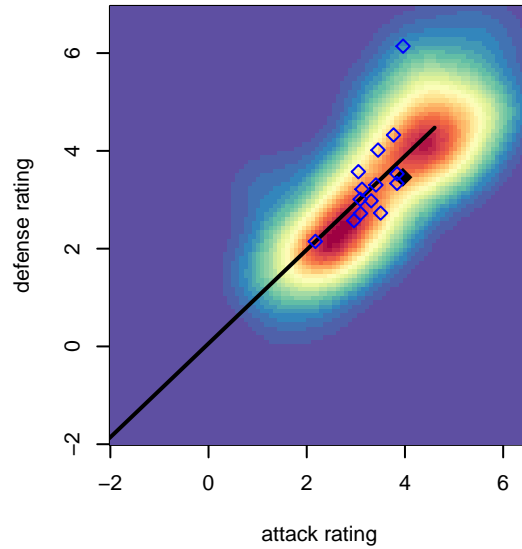

GS Surf B G00

Greater Seattle Surf
 Bothel, WA
 G00 total strength=1870
 attack=52.35 defense=31.8
 spr league = Win RCL G00 Div 2

alt names used:
 GREATER SEATTLE SURF GS SURF G00 B (
 GS Surf G00 B
 GS Surf G00 B
 GS Surf G00 B
 GS SURF G00 B (WA)
 GS Surf G00 B

**attack and defense rating
relative to others at age
and all opponents in last 13 months**

**attack and defense rating
relative to others at age
and all opponents in last 13 months**

Performance relative to 13 month average

Performance relative to 13 month average

Distribution of opponents
 Red = Lose zone, Blue = Win zone, Green = Even
 Black line separates win/lose zones

lot. A=Neither has attack advantage, B=Opponent has both attack and defense advantage, C=Opponent has both attack and defense disadvantage, D=Both have