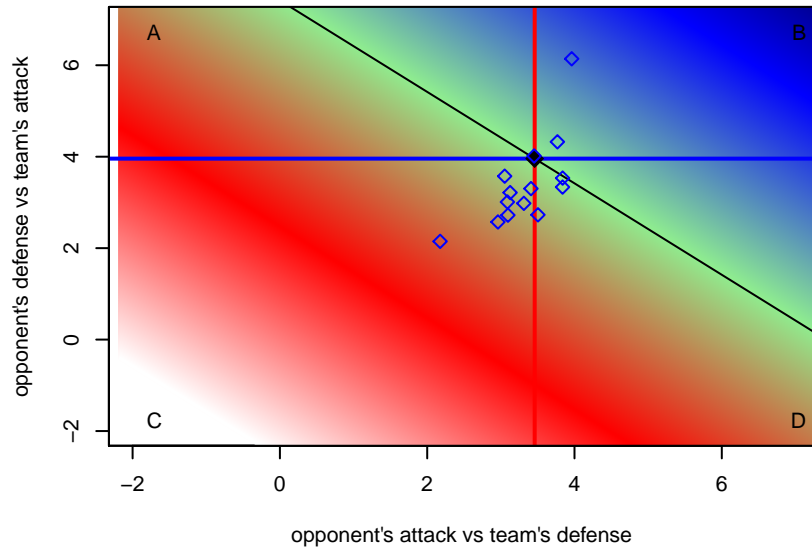

**attack and defense rating
relative to others at age
and all opponents in last 13 months**

**attack and defense rating
relative to others at age
and all opponents in last 13 months**

Performance relative to 13 month average

Performance relative to 13 month average

Distribution of opponents
 Red = Lose zone, Blue = Win zone, Green = Even
 Black line separates win/lose zones

lot. A=Neither has attack advantage, B=Opponent has both attack and defense advantage, C=Opponent has both attack and defense disadvantage, D=Both have