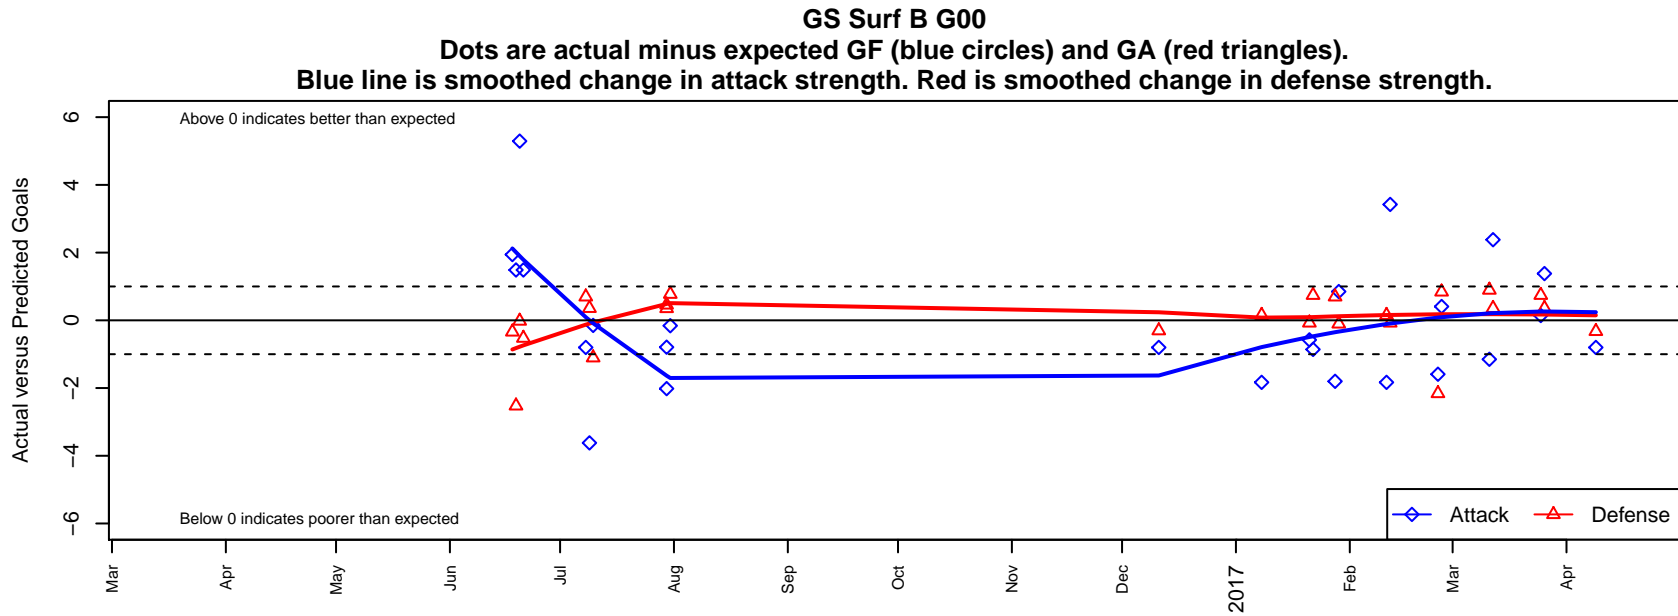

**attack and defense variance (black dot)
relative to other teams
and top 10 in region**

**attack and defense rating
relative to others at age
and all opponents in last 13 months**

**attack and defense rating
relative to others at age
and all opponents in last 13 months**

GS Surf B G00

Greater Seattle Surf
Bothel, WA
G00 total strength=1870
attack=52.35 defense=31.8
spr league = Win RCL G00 Div 2

alt names used:
GREATER SEATTLE SURF GS SURF G00 B (
GS Surf G00 B
GS Surf G00 B
GS Surf G00 B
GS SURF G00 B (WA)
GS Surf G00 B

Venues played:
2016 US Club Regionals 2000
2016 Nike Crossfire Challenge Gold Group U17
2016 Surf Cup White U17
2016 Win RCL G00 Div 2
2016 WYS Championship G00