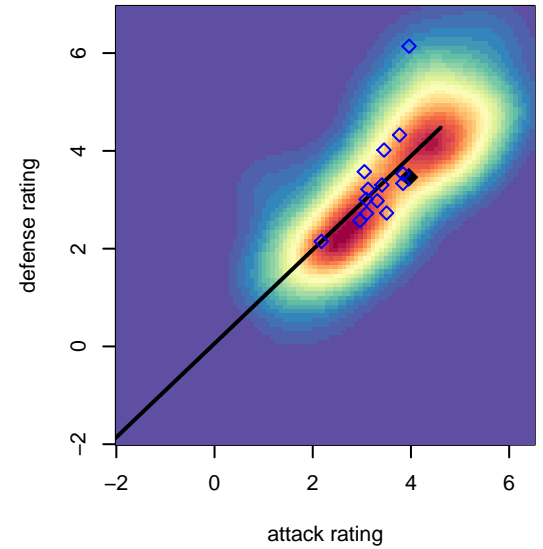

GS Surf B G00

Greater Seattle Surf
 Bothel, WA
 G00 total strength=1870
 attack=52.35 defense=31.8
 spr league = Win RCL G00 Div 2

alt names used:
 GREATER SEATTLE SURF GS SURF G00 B (
 GS Surf G00 B
 GS Surf G00 B
 GS Surf G00 B
 GS SURF G00 B (WA)
 GS Surf G00 B

**attack and defense rating
relative to others at age
and all opponents in last 13 months**

**attack and defense rating
relative to others at age
and all opponents in last 13 months**

Performance relative to 13 month average

Performance relative to 13 month average

Distribution of opponents
 Red = Lose zone, Blue = Win zone, Green = Even
 Black line separates win/lose zones

lot. A=Neither has attack advantage, B=Opponent has both attack and defense advantage, C=Opponent has both attack and defense disadvantage, D=Both have