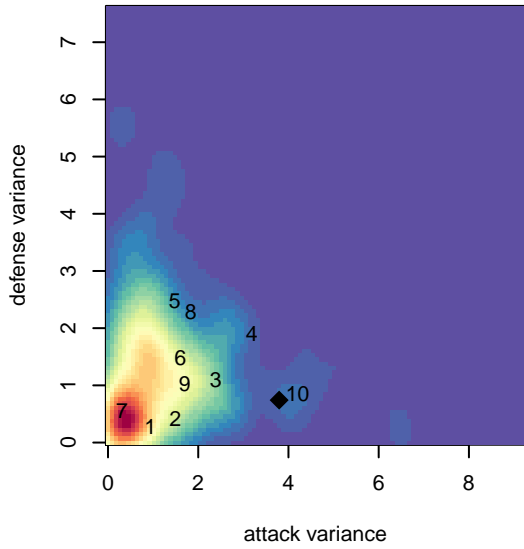

**attack and defense variance (black dot)
relative to other teams
and top 10 in region**