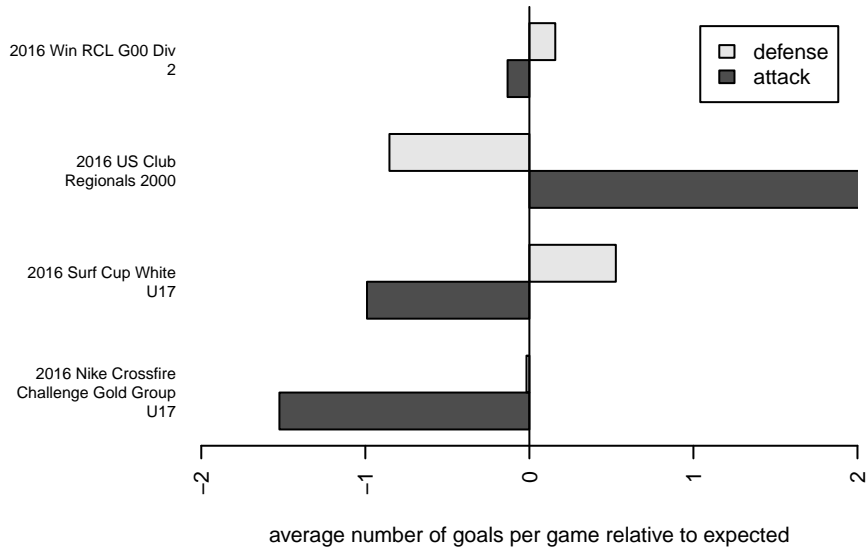

GS Surf B G00

Greater Seattle Surf
 Bothel, WA
 G00 total strength=1870
 attack=52.35 defense=31.8
 spr league = Win RCL G00 Div 2

alt names used:
 GREATER SEATTLE SURF GS SURF G00 B (
 GS Surf G00 B
 GS Surf G00 B
 GS Surf G00 B
 GS SURF G00 B (WA)
 GS Surf G00 B

Venues played:
 2016 US Club Regionals 2000
 2016 Nike Crossfire Challenge Gold Group U17
 2016 Surf Cup White U17
 2016 Win RCL G00 Div 2
 2016 WYS Championship G00

**attack and defense variance (black dot)
relative to other teams
and top 10 in region**

**attack and defense rating
relative to others at age
and all opponents in last 13 months**

**attack and defense rating
relative to others at age
and all opponents in last 13 months**

Performance relative to 13 month average

Performance relative to 13 month average

Distribution of opponents
 Red = Lose zone, Blue = Win zone, Green = Even
 Black line separates win/lose zones

lot. A=Neither has attack advantage, B=Opponent has both attack and defense advantage, C=Opponent has both attack and defense disadvantage, D=Both have