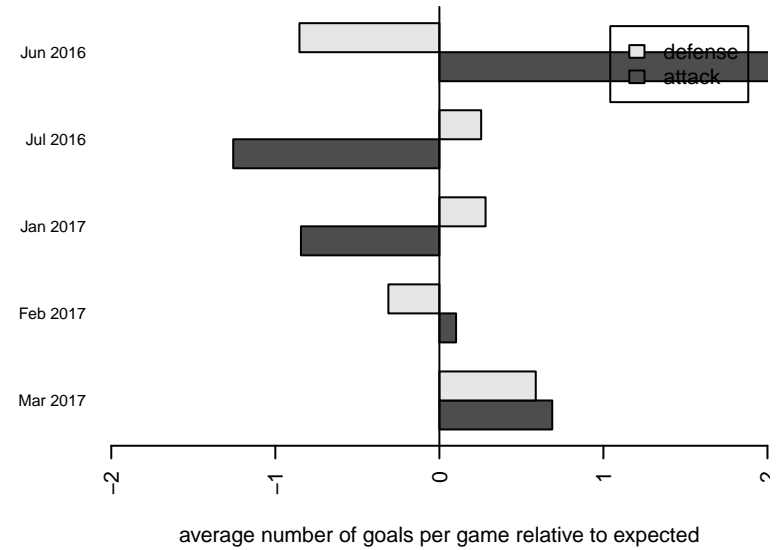

**attack and defense rating
relative to others at age
and all opponents in last 13 months**

**attack and defense rating
relative to others at age
and all opponents in last 13 months**

Performance relative to 13 month average

Performance relative to 13 month average

Distribution of opponents
 Red = Lose zone, Blue = Win zone, Green = Even
 Black line separates win/lose zones

lot. A=Neither has attack advantage, B=Opponent has both attack and defense advantage, C=Opponent has both attack and defense disadvantage, D=Both have